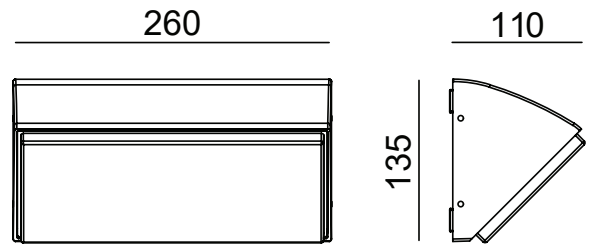

WALL LAMP OUTDOOR LIGHT

TECHNICAL SHEET

KL-W228

KEYLIGHT

SPAIN

PRODUCTOS DE ILUMINACION

FEATURES

- 220-240V
- CE ROHS Certified
- Aluminum die-casting body
- PMMA Diffuser
- 3-years warranty

SPECIFICATIONS

Product Code	KL-W228
Power	40W
Input	220-240V
Luminous flux	4000 lm
Color Temperature	2700k-6500k
Beam Angle	120°
Power factor	≥0.90
CRI	80
Finishing Colors	White/Silver Grey/Dark Grey/Black
LED Type	SMD
IP Rating	IP65 Class 1
Size	260mm*110mm*135mm
Warranty	3 years